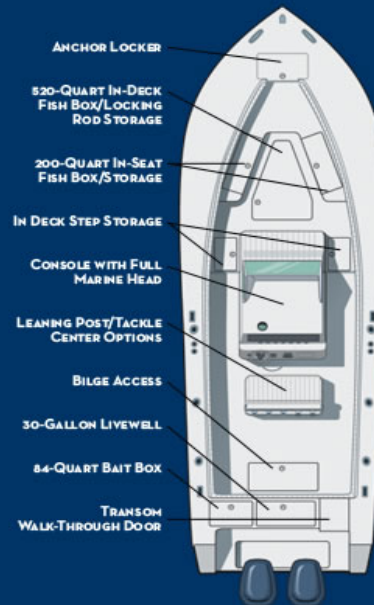

Floorplan

Base Price

Twin Outboard Yamaha F250 4-Stroke Engines **$139,700**

Factory Installed Options

Hull-Fighting Lady Yellow	$2,350
Forward Seating w/ Cooler and 360 Degree Combing Pads	$5,850
T-Top Electronic Flush Panel	$375
Fiberglass T-Top w/ Electronics Box, Molded in	$8,995
Spreader Lights Built In Lee® Sidewinder Outtrigger	
Base and LED Dome Lights	
T-Top Rocket Launcher	$975
Lee® Sidewinder 16' Telescoping Outriggers	$1,500
Custom Tackle Center Cover	$360
Three sided Spray Curtain Enclosure	$2,275
Fiberglass Tackle center w/folding Footrest/Backrest	$3,500
Armstrong Ladder	$375
30 Amp Battery Charger w/25 ft. Cord	$925
Edson Wheel w/ Power Knob (in lieu of Std. Wheel)	$575
Teleflex Power Assist Steering	$1,900
Folding Rear Seats	$1,425
Custom Helm & Fwd Seat Cover	$500
T-Top Underside to Match Hull Sides	$425
Toe Eye	$2,995
Sub-Total of Options	$35,300
Freight/Commissioning/Delivery	$7,878
Total Complete Package:	$182,878