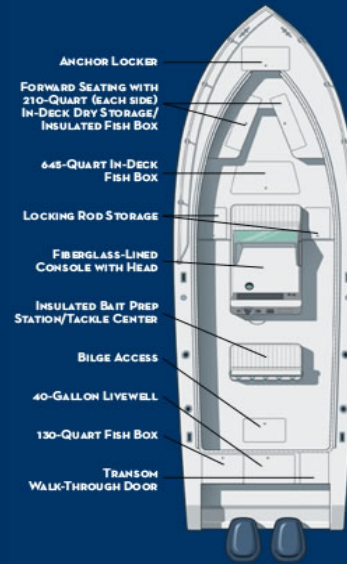

Floorplan

Base Price

Twin Outboard Yamaha F350 4-Stroke Engines $175,850

Factory Installed Options

Hull-Aqua Mist	$2,450
Forward Seating w/ Insulated Cooler and 360 Degree Coaming Pads	$5,950
Fiberglass T-Top w/ Electronics Box, Molded in Spreader Lights Built-in Lee® Sidewinder Outrigger Base and LED Dome Lights	$8,995
T-Top Underside to Match Hull Sides	$425
T-Top Rocket Launcher	$975
Lee® Sidewinder 16' Telescoping Outriggers	$1,500
Custom Helm and Fwd Seat Cover	$500
Armstrong Ladder	$375
30 Amp Battery Charger w/25 ft Cord	$925
White Powder Coat Package	$1,995
Folding Rear Seat	$1,425

Dealer Installed Options:

32ft 12,000 lb McClain Boat Trailer - Triple Axel $7,400

Sub-Total of Options $32,915

Freight/Commissioning/Delivery $8,395

Total Complete Package: $217,160

Galati Yacht Sales Locations:

Anna Maria, FL	941-778-0755
Naples, FL	239-430-2833
Destin, FL	850-654-1575
St. Petersburg, FL	727-576-8336
Panama City, FL	850-230-4151
Riviera Dunes, FL	941-845-8965
Seabrook, TX	281-474-1470